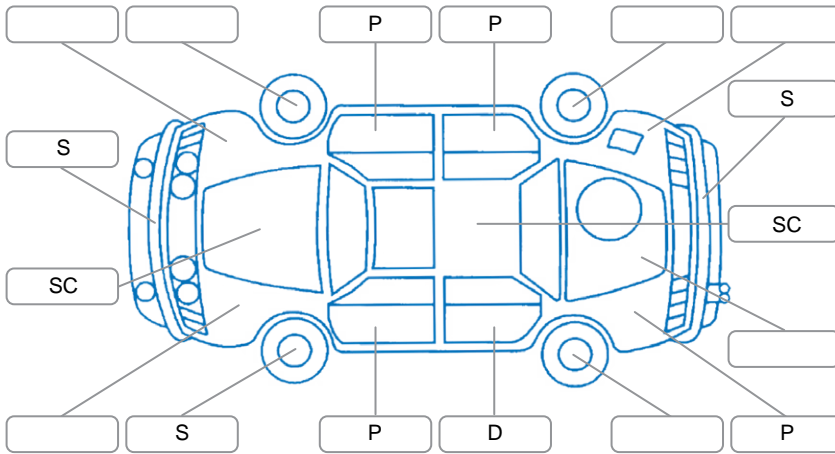

Key
 S = Scratch R = Rust C = Crack * = Decals W = Significant scuffs
 D = Dent PT = Paint defect P = Pin dent SC = Stone Chips

Note: some defects and blemishes may not be displayed in the diagram

Body Inspection Comments

Conditions During Body Inspection: Dry

Under Carriage and Under Bonnet Inspection Comments

Interior Comments

Seats:	Good, drivers seat base split
Carpets:	Good
Panels:	Good
Dashboard:	Good

General Comments