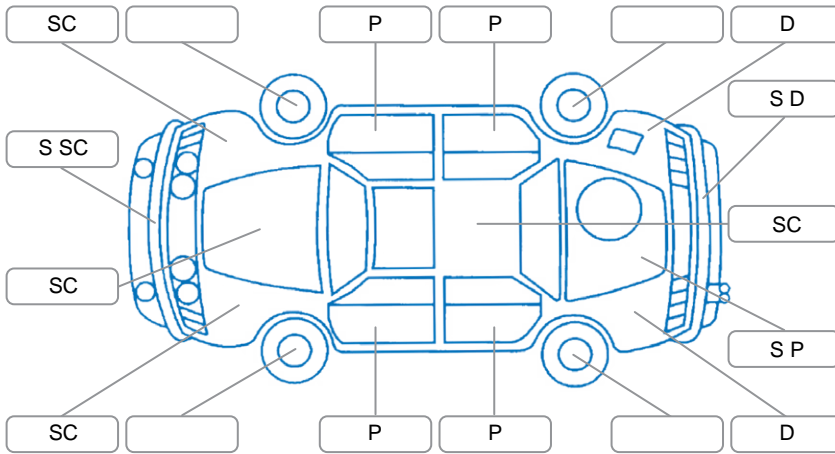

Report ID:	25,965,384	Version:	1
Created:	04 Jun 2026		

Make:	Toyota	Model:	Hilux
Body Style:	Utility	Year:	2024
Rego No.:	QQH750	Rego Expiry:	16 Jun 2027
WoF Expiry:	17 Jun 2027	Odometer:	33,412 Kms
Good No.:	25965384	VIN:	MR0AA3DD900008843
Next Service:	45,000	Service History:	No

Key
 S = Scratch R = Rust C = Crack * = Decals W = Significant scuffs
 D = Dent PT = Paint defect P = Pin dent SC = Stone Chips

Note: some defects and blemishes may not be displayed in the diagram

Body Inspection Comments

Right mirror indicator lens scratched.

Conditions During Body Inspection Dry

Under Carriage and Under Bonnet Inspection Comments

Interior Comments

Seats:	Average
Carpets:	Average
Panels:	Average
Dashboard:	Good

General Comments

Left rear tyre worn on outer edge. Left rear parking sensor damaged.

Road Conditions During Test Drive	Dry		
Engine Timing Mechanism	Timing Chain		
Evidence of Cam Belt Replacement	<input type="checkbox"/> Yes	<input type="checkbox"/> No	Kms
Inspected by:	Lewis Dolamore		
Published by:	Lewis Dolamore		
Inspection Date:	04 Jun 2026		