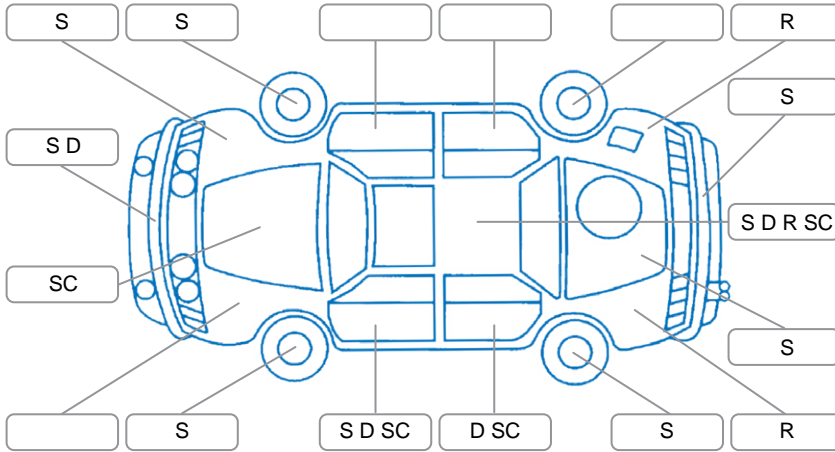

Report ID:	25,965,378	Version:	2
Created:	04 Jun 2026		

Make:	Toyota	Model:	Hiace
Body Style:	Van	Year:	2013
Rego No.:	HAB117	Rego Expiry:	22 Aug 2026
WoF Expiry:	10 Oct 2026	Odometer:	53,169 Kms
Good No.:	25965378	VIN:	JTFHX02P000080139
Next Service:	65,000 Kms	Service History:	No

**Key**  
 S = Scratch    R = Rust    C = Crack    \* = Decals    W = Significant scuffs  
 D = Dent    PT = Paint defect    P = Pin dent    SC = Stone Chips

Note: some defects and blemishes may not be displayed in the diagram

### Body Inspection Comments

FR wheel arch/step plate worn. Tailgate seal is torn.  
 LH cab corner panel dented. Surface rust in roof gutters.  
 LH sill dented. Rear tyres wearing on shoulders.  
 Interior cargo area panels dented and scratched. MDF boards damaged.