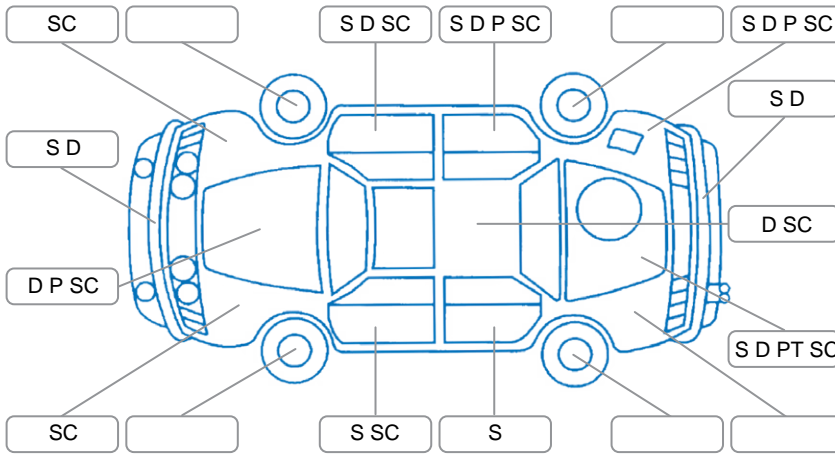

Report ID:	25,965,366	Version:	1
Created:	03 Jun 2026		

Make:	Toyota	Model:	Hiace
Body Style:	Van	Year:	2012
Rego No.:	GPJ928	Rego Expiry:	29 Oct 2026
WoF Expiry:	15 Dec 2026	Odometer:	78,469 Kms
Good No.:	25965366	VIN:	JTFHX02P800073133
Next Service:	89,000 Kms	Service History:	Yes

Key

S = Scratch R = Rust C = Crack * = Decals W = Significant scuffs
 D = Dent PT = Paint defect P = Pin dent SC = Stone Chips

Note: some defects and blemishes may not be displayed in the diagram

Body Inspection Comments

Both front wheel arches/step plates worn. LH side mirror scuffed.
 Dent in RH sill.
 Both taillights cracked.
 Cargo area panels dented and scratched. MDF boards damaged.

Conditions During Body Inspection

Under Carriage and Under Bonnet Inspection Comments

Surface rust on radiator support.
 Lower front bumper damaged.
 Towbar electrical connector loose.

Interior Comments

Seats:	Good
Carpets:	Average
Panels:	Average
Dashboard:	Good