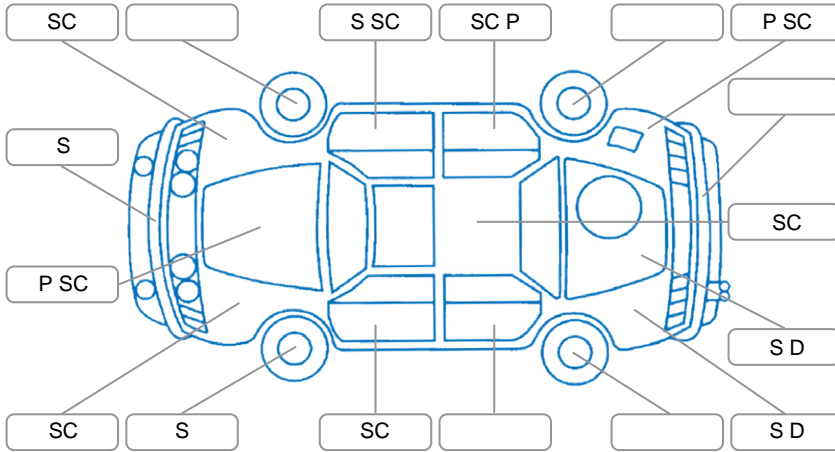

Report ID:	25,965,350	Version:	2
Created:	05 Jun 2026		

Make:	Ford	Model:	Ranger
Body Style:	Utility	Year:	2021
Rego No.:	NMA43	Rego Expiry:	13 Nov 2026
WoF Expiry:	13 May 2027	Odometer:	158,494 Kms
Good No.:	25965350	VIN:	MNAUMFF50MW150411
Next Service:	167,000kms	Service History:	Yes

Key

S = Scratch R = Rust C = Crack * = Decals W = Significant scuffs
 D = Dent PT = Paint defect P = Pin dent SC = Stone Chips

Note: some defects and blemishes may not be displayed in the diagram

Body Inspection Comments

F/L window sill moulding pin dented.
 Chipped windscreen.

Conditions During Body Inspection Dry

Under Carriage and Under Bonnet Inspection Comments

Interior Comments

Seats:	Average
Carpets:	Average
Panels:	Good
Dashboard:	Good