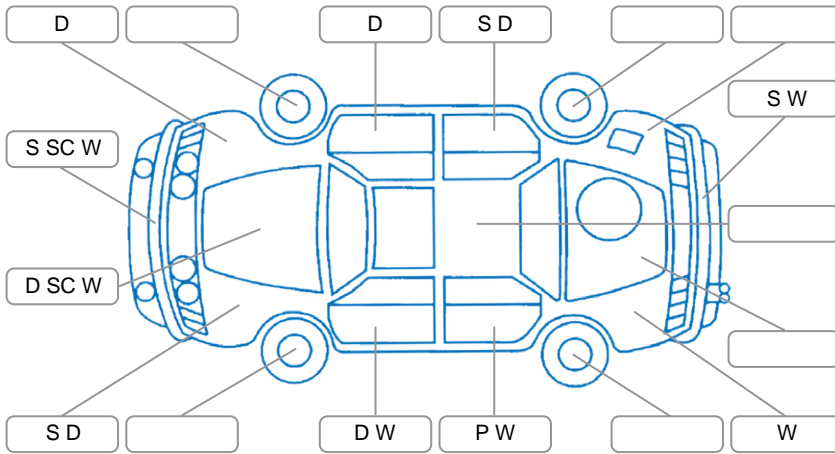

Report ID:	25,965,345	Version:	1
Created:	02 Jun 2026		

Make:	Nissan	Model:	Elgrand
Body Style:	Wagon	Year:	2006
Rego No.:	JQG105	Rego Expiry:	23 Apr 2026
WoF Expiry:	12 Sep 2026	Odometer:	238,404 Kms
Good No.:	25965345	VIN:	7AT0DH6MX15056901
Next Service:	unknown	Service History:	No

Key
 S = Scratch R = Rust C = Crack * = Decals W = Significant scuffs
 D = Dent PT = Paint defect P = Pin dent SC = Stone Chips

Note: some defects and blemishes may not be displayed in the diagram

Body Inspection Comments

Conditions During Body Inspection: Wet

Under Carriage and Under Bonnet Inspection Comments

Engine oil leak.
 Steering rack boot left is split/leaking.

Interior Comments

Seats:	stains, wear.
Carpets:	Average
Panels:	paint stains and wear.
Dashboard:	Average