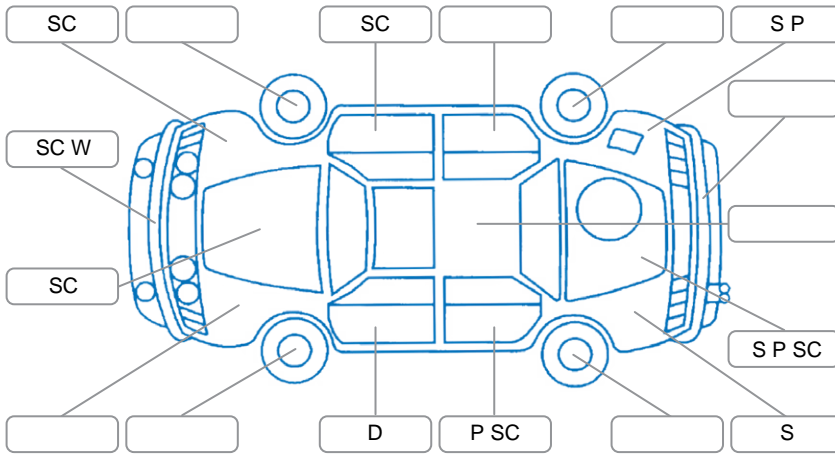

Report ID:	25,965,313	Version:	1
Created:	02 Jun 2026		

Make:	Ford	Model:	Ranger
Body Style:	Utility	Year:	2022
Rego No.:	PFA396	Rego Expiry:	23 Aug 2026
WoF Expiry:	16 May 2027	Odometer:	39,273 Kms
Good No.:	25965313	VIN:	MPBUMFF60NX391599
Next Service:	54,000 kms	Service History:	Yes

Key
 S = Scratch R = Rust C = Crack * = Decals W = Significant scuffs
 D = Dent PT = Paint defect P = Pin dent SC = Stone Chips

Note: some defects and blemishes may not be displayed in the diagram

Body Inspection Comments

Right wing mirror repeater cracked

Conditions During Body Inspection: Dry

Under Carriage and Under Bonnet Inspection Comments

Interior Comments

Seats:	Good
Carpets:	Good
Panels:	Good
Dashboard:	Good

General Comments