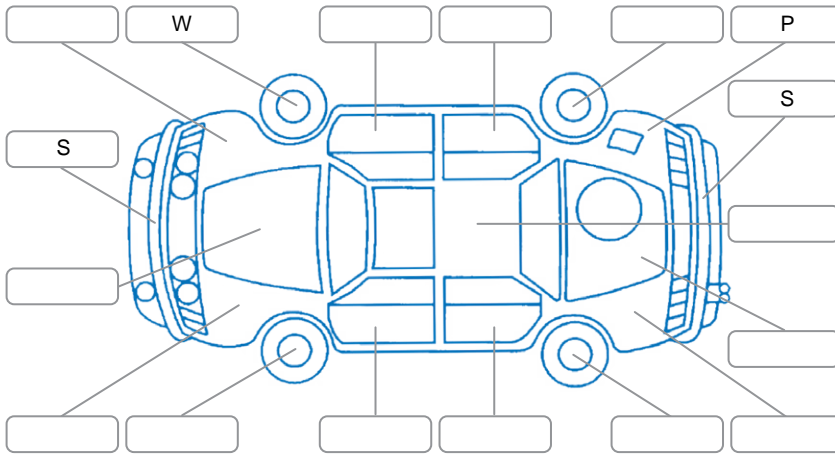

Report ID:	25,965,309	Version:	1
Created:	02 Jun 2026		

Make:	KIA	Model:	RIO
Body Style:	Hatchback	Year:	2023
Rego No.:	PZK640	Rego Expiry:	29 Nov 2026
WoF Expiry:	26 May 2027	Odometer:	73,576 Kms
Good No.:	25965309	VIN:	KNADB514MP6830462
Next Service:	77000km	Service History:	Yes

Key
 S = Scratch R = Rust C = Crack * = Decals W = Significant scuffs
 D = Dent PT = Paint defect P = Pin dent SC = Stone Chips

Note: some defects and blemishes may not be displayed in the diagram

Body Inspection Comments

Conditions During Body Inspection: Dry

Under Carriage and Under Bonnet Inspection Comments

Interior Comments

Seats:	Good
Carpets:	Good
Panels:	Good
Dashboard:	Good

General Comments

Front wheel drive

Road Conditions During Test Drive	Dry		
Engine Timing Mechanism	Timing Chain		
Evidence of Cam Belt Replacement	<input type="checkbox"/> Yes	<input type="checkbox"/> No	Kms
Inspected by:	Haden Brown		
Published by:	Haden Brown		
Inspection Date:	02 Jun 2026		