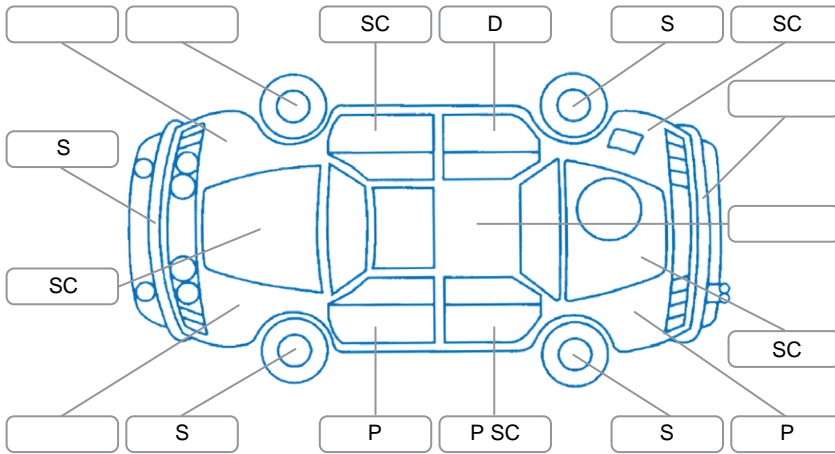

Key
 S = Scratch R = Rust C = Crack * = Decals W = Significant scuffs
 D = Dent PT = Paint defect P = Pin dent SC = Stone Chips

Note: some defects and blemishes may not be displayed in the diagram

Body Inspection Comments

Rear inner guard liners missing

Conditions During Body Inspection

Dry

Under Carriage and Under Bonnet Inspection Comments

Interior Comments

Seats:	Good
Carpets:	Good
Panels:	Good
Dashboard:	Good

General Comments