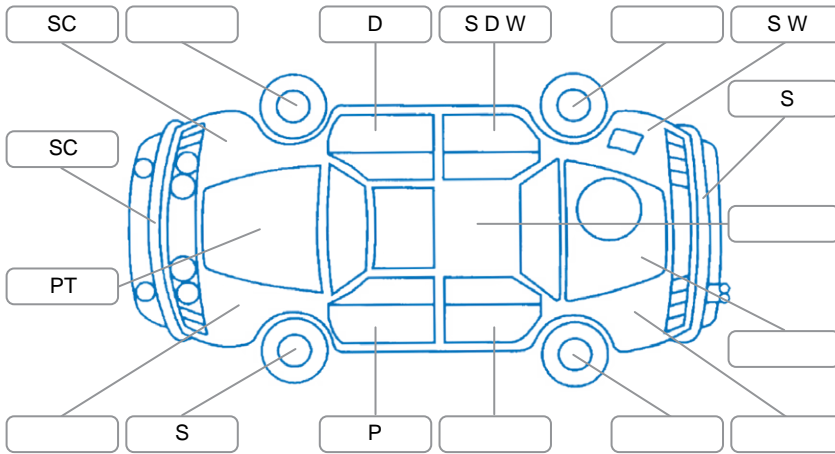

Report ID:	25,965,281	Version:	1
Created:	29 May 2026		

Make:	Toyota	Model:	Highlander
Body Style:	SUV	Year:	2023
Rego No.:	PSP75	Rego Expiry:	06 Feb 2027
WoF Expiry:	26 Jan 2027	Odometer:	32,642 Kms
Good No.:	25965281	VIN:	5TDLB3CH00S105175
Next Service:	44,000km	Service History:	Yes

Key

S = Scratch R = Rust C = Crack * = Decals W = Significant scuffs
 D = Dent PT = Paint defect P = Pin dent SC = Stone Chips

Note: some defects and blemishes may not be displayed in the diagram

Body Inspection Comments

Conditions During Body Inspection: Dry

Under Carriage and Under Bonnet Inspection Comments

Rear high voltage wiring loom cover missing near rear diff/electric motor.

Interior Comments

Seats:	Good
Carpets:	Good
Panels:	Good
Dashboard:	Good