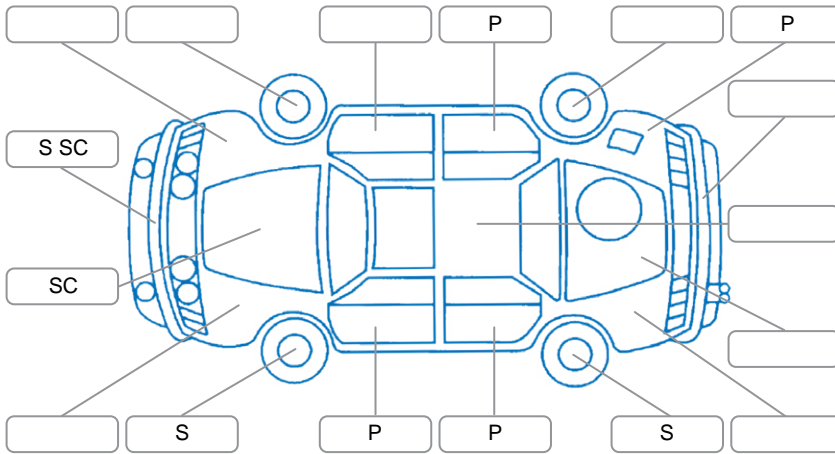

Report ID:	25,965,247	Version:	1
Created:	27 May 2026		

Make:	Toyota	Model:	Camry
Body Style:	Sedan	Year:	2022
Rego No.:	PLA690	Rego Expiry:	22 Aug 2026
WoF Expiry:	22 Aug 2026	Odometer:	83,645 Kms
Good No.:	25965247	VIN:	JTNBA3HK203021648
Next Service:	87,500kms	Service History:	Yes

Key
 S = Scratch R = Rust C = Crack * = Decals W = Significant scuffs
 D = Dent PT = Paint defect P = Pin dent SC = Stone Chips

Note: some defects and blemishes may not be displayed in the diagram

Body Inspection Comments

Minor chip in windscreen.

Conditions During Body Inspection

Dry

Under Carriage and Under Bonnet Inspection Comments

Interior Comments

Seats:	Good
Carpets:	Good
Panels:	Good
Dashboard:	Good

General Comments

Road Conditions During Test Drive	Dry		
Engine Timing Mechanism	Timing Chain		
Evidence of Cam Belt Replacement	<input type="checkbox"/> Yes	<input type="checkbox"/> No	Kms
Inspected by:	LukaAjitvan Woerden		
Published by:	LukaAjitvan Woerden		
Inspection Date:	27 May 2026		