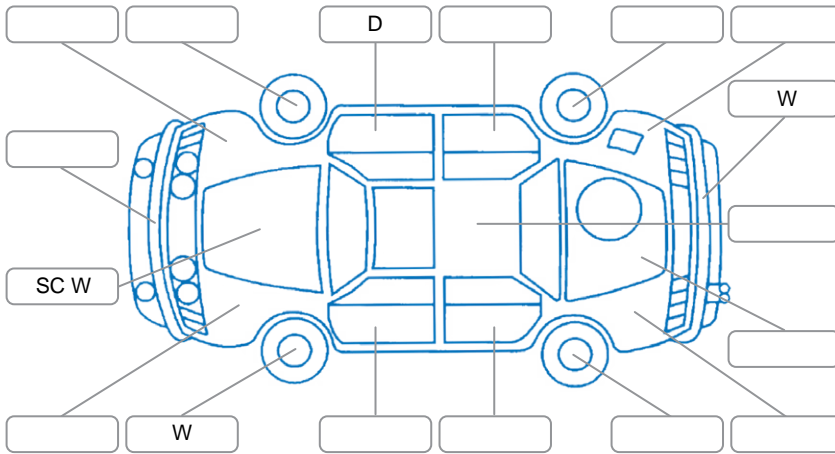

Report ID:	25,965,210	Version:	2
Created:	27 May 2026		

Make:	Mitsubishi	Model:	Eclipse Cross
Body Style:	SUV	Year:	2022
Rego No.:	NUM313	Rego Expiry:	16 Feb 2027
WoF Expiry:	17 Feb 2027	Odometer:	62,526 Kms
Good No.:	25965210	VIN:	JMFXDGL3WNZ001284
Next Service:	65000km	Service History:	Yes

Key

S = Scratch R = Rust C = Crack * = Decals W = Significant scuffs
 D = Dent PT = Paint defect P = Pin dent SC = Stone Chips

Note: some defects and blemishes may not be displayed in the diagram

Body Inspection Comments

Conditions During Body Inspection: Dry

Under Carriage and Under Bonnet Inspection Comments

Interior Comments

Seats:	Good
Carpets:	Good
Panels:	Good
Dashboard:	Good

General Comments

4WD.

Road Conditions During Test Drive	Dry
Engine Timing Mechanism	Timing Chain
Evidence of Cam Belt Replacement	<input type="checkbox"/> Yes <input type="checkbox"/> No Kms
Inspected by:	LukaAjitvan Woerden
Published by:	LukaAjitvan Woerden
Inspection Date:	27 May 2026