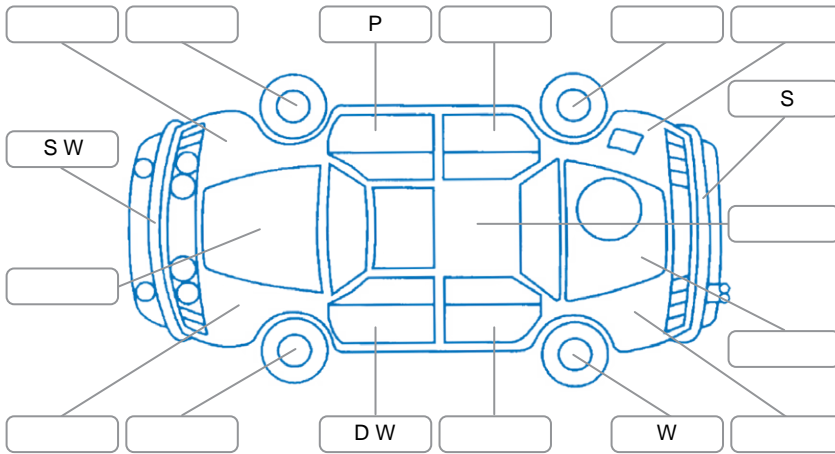

Report ID:	25,965,206	Version:	1
Created:	25 May 2026		

Make:	KIA	Model:	RIO
Body Style:	Hatchback	Year:	2022
Rego No.:	PFD682	Rego Expiry:	19 Jul 2026
WoF Expiry:	20 Apr 2027	Odometer:	37,902 Kms
Good No.:	25965206	VIN:	KNADB514MN6674683
Next Service:	52500km	Service History:	Yes

Key

S = Scratch R = Rust C = Crack * = Decals W = Significant scuffs
 D = Dent PT = Paint defect P = Pin dent SC = Stone Chips

Note: some defects and blemishes may not be displayed in the diagram

Body Inspection Comments

Conditions During Body Inspection

Dry

Under Carriage and Under Bonnet Inspection Comments

Interior Comments

Seats:	Good
Carpets:	Good
Panels:	Good
Dashboard:	Good

General Comments

Front wheel drive

Road Conditions During Test Drive	Dry	
Engine Timing Mechanism	Timing Chain	
Evidence of Cam Belt Replacement	<input type="checkbox"/> Yes <input type="checkbox"/> No	Kms
Inspected by:	Haden Brown	
Published by:	Haden Brown	
Inspection Date:	25 May 2026	