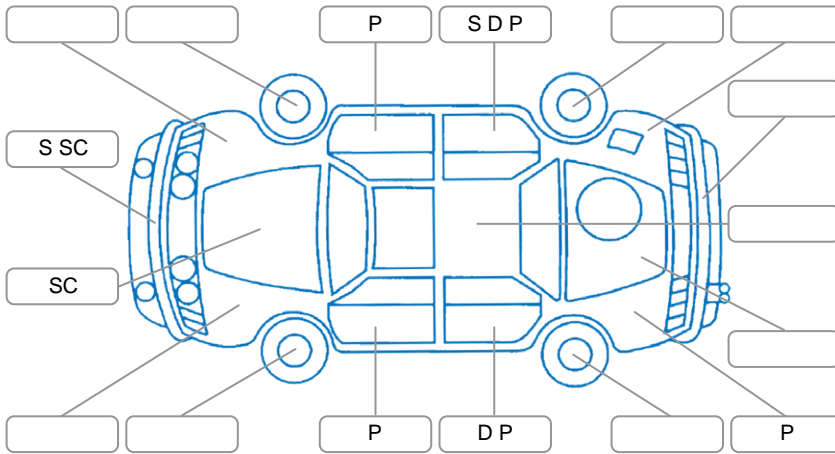

Report ID:	25,965,186	Version:	1
Created:	23 May 2026		

Make:	Toyota	Model:	Rav4
Body Style:	SUV	Year:	2021
Rego No.:	NTC570	Rego Expiry:	29 Jun 2026
WoF Expiry:	16 Jan 2027	Odometer:	53,618 Kms
Good No.:	25965186	VIN:	JTMZ43FV20D099350
Next Service:	65,000kms	Service History:	No

**Key**  
 S = Scratch    R = Rust    C = Crack    \* = Decals    W = Significant scuffs  
 D = Dent    PT = Paint defect    P = Pin dent    SC = Stone Chips

Note: some defects and blemishes may not be displayed in the diagram