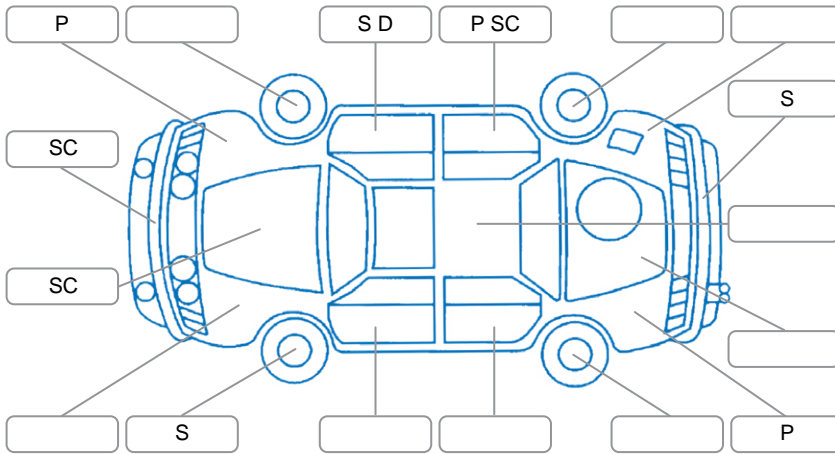

Report ID:	25,965,172	Version:	1
Created:	22 May 2026		

Make:	Mitsubishi	Model:	Eclipse Cross
Body Style:	SUV	Year:	2022
Rego No.:	PDM563	Rego Expiry:	30 Nov 2026
WoF Expiry:	22 May 2027	Odometer:	64,562 Kms
Good No.:	25965172	VIN:	JMFXDGL3WNZ002097
Next Service:	72,000kms	Service History:	Yes

Key
 S = Scratch R = Rust C = Crack * = Decals W = Significant scuffs
 D = Dent PT = Paint defect P = Pin dent SC = Stone Chips

Note: some defects and blemishes may not be displayed in the diagram

Body Inspection Comments