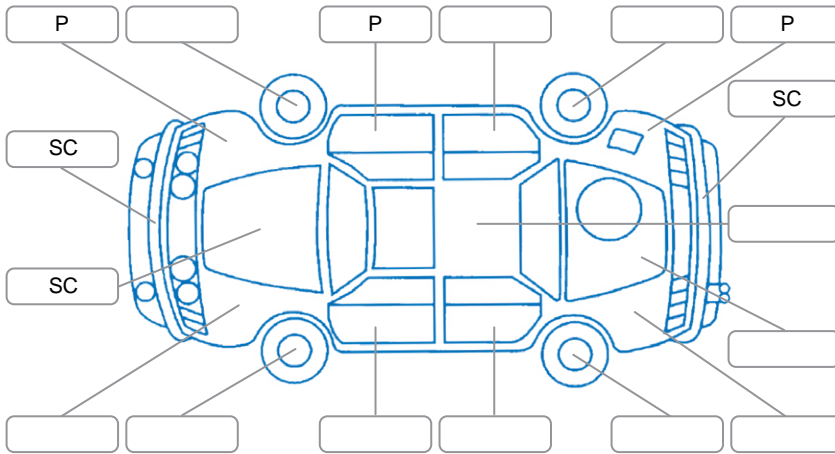

Report ID:	25,965,164	Version:	1
Created:	21 May 2026		

Make:	Ford	Model:	Everest
Body Style:	SUV	Year:	2022
Rego No.:	PBA116	Rego Expiry:	13 Feb 2027
WoF Expiry:	24 Feb 2027	Odometer:	129,133 Kms
Good No.:	25965164	VIN:	MNAAXXMAWAME80011
Next Service:	138,500kms	Service History:	No

Key
 S = Scratch R = Rust C = Crack * = Decals W = Significant scuffs
 D = Dent PT = Paint defect P = Pin dent SC = Stone Chips

Note: some defects and blemishes may not be displayed in the diagram

Body Inspection Comments

Towbar tongue missing.

Conditions During Body Inspection Dry

Under Carriage and Under Bonnet Inspection Comments

Interior Comments

Seats:	Good
Carpets:	Good
Panels:	Good
Dashboard:	Good

General Comments

Ad blue refill warning.