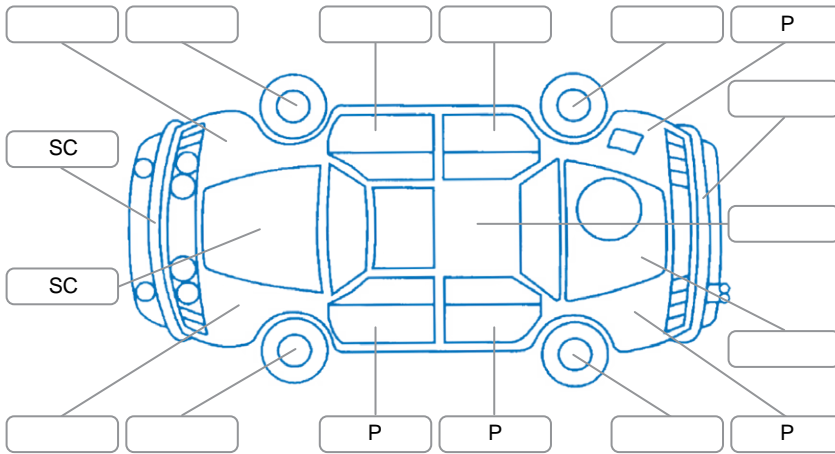

Report ID:	25,965,155	Version:	1
Created:	22 May 2026		

Make:	Toyota	Model:	Rav4
Body Style:	SUV	Year:	2020
Rego No.:	NBD751	Rego Expiry:	15 Sep 2026
WoF Expiry:	23 Oct 2026	Odometer:	113,762 Kms
Good No.:	25965155	VIN:	JTMZ43FV30D040467
Next Service:	115,000kms	Service History:	Yes

**Key**  
 S = Scratch    R = Rust    C = Crack    \* = Decals    W = Significant scuffs  
 D = Dent    PT = Paint defect    P = Pin dent    SC = Stone Chips

Note: some defects and blemishes may not be displayed in the diagram

### Body Inspection Comments

Minor chip in windscreen

Conditions During Body Inspection    Dry