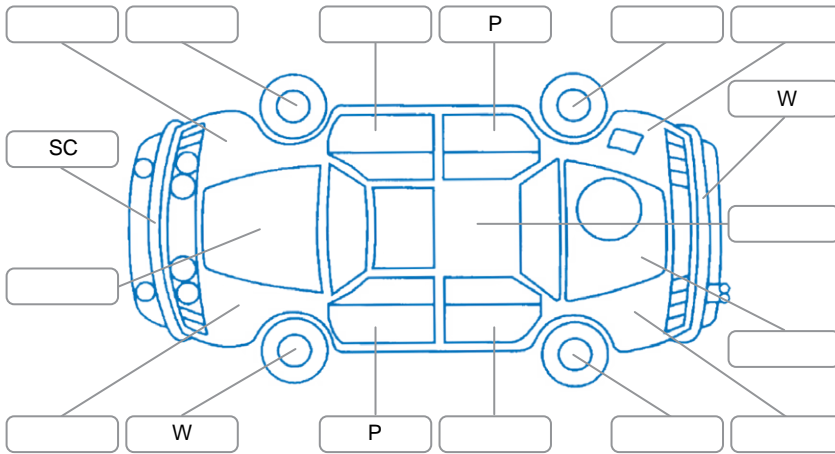

Key
 S = Scratch R = Rust C = Crack * = Decals W = Significant scuffs
 D = Dent PT = Paint defect P = Pin dent SC = Stone Chips

Note: some defects and blemishes may not be displayed in the diagram

Body Inspection Comments

Conditions During Body Inspection: Dry

Under Carriage and Under Bonnet Inspection Comments

Interior Comments

Seats:	Good
Carpets:	Good
Panels:	Good
Dashboard:	Good

General Comments

Road Conditions During Test Drive	Dry		
Engine Timing Mechanism	Timing Chain		
Evidence of Cam Belt Replacement	<input type="checkbox"/> Yes	<input type="checkbox"/> No	Kms
Inspected by:	Haden Brown		
Published by:	Harry Dodds		
Inspection Date:	17 May 2026		