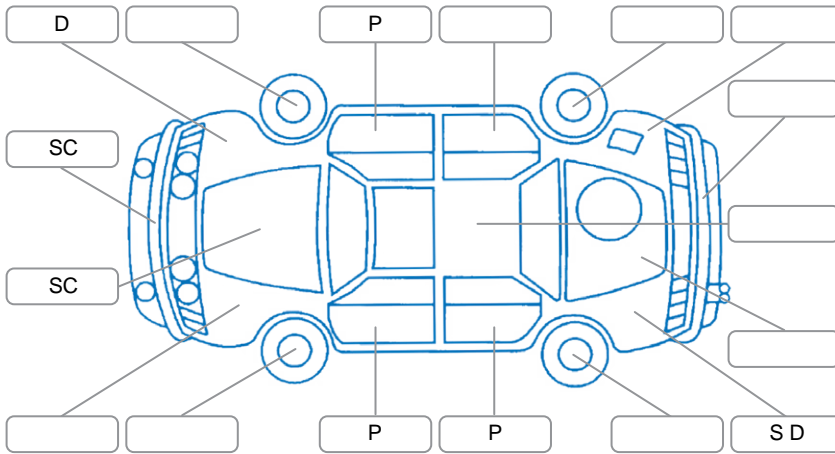

Key
 S = Scratch R = Rust C = Crack * = Decals W = Significant scuffs
 D = Dent PT = Paint defect P = Pin dent SC = Stone Chips

Note: some defects and blemishes may not be displayed in the diagram

Body Inspection Comments

Chip in windscreen.

Conditions During Body Inspection Dry

Under Carriage and Under Bonnet Inspection Comments

Interior Comments

Seats:	Good
Carpets:	Good
Panels:	Good
Dashboard:	Good

General Comments

Slight rattle from engine bay.