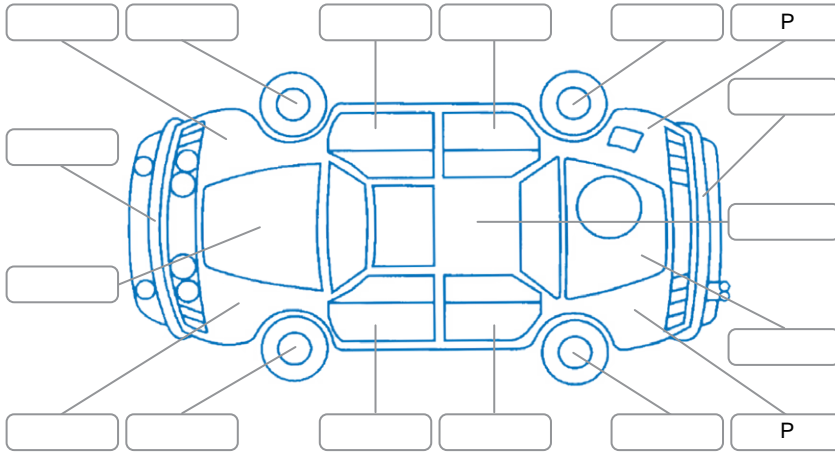

Report ID:	25,965,043	Version:	1
Created:	15 May 2026		

Make:	Nissan	Model:	X-Trail
Body Style:	SUV	Year:	2023
Rego No.:	PTR960	Rego Expiry:	13 Dec 2026
WoF Expiry:	29 Jul 2026	Odometer:	44,264 Kms
Good No.:	25965043	VIN:	JN1JBAT32A0065996
Next Service:	56,271kms	Service History:	Yes

**Key**

S = Scratch    R = Rust    C = Crack    \* = Decals    W = Significant scuffs  
 D = Dent    PT = Paint defect    P = Pin dent    SC = Stone Chips

Note: some defects and blemishes may not be displayed in the diagram