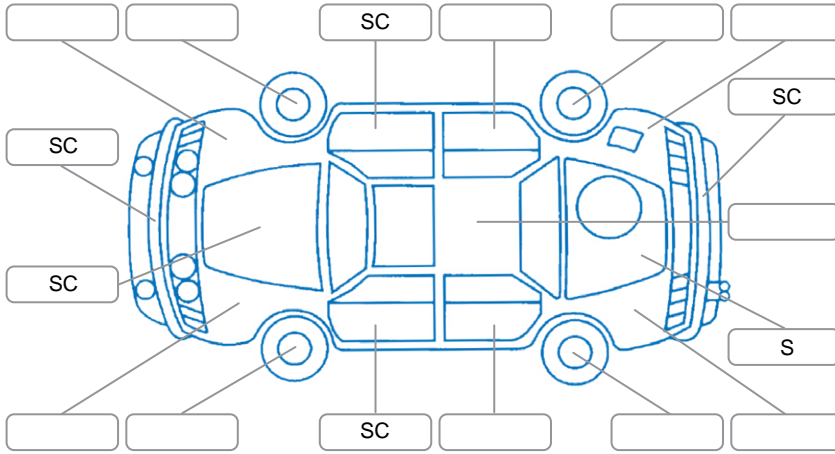

Report ID:	25,965,015	Version:	3
Created:	21 May 2026		

Make:	Toyota	Model:	Rav4
Body Style:	SUV	Year:	2023
Rego No.:	PWC923	Rego Expiry:	29 Mar 2027
WoF Expiry:	30 Mar 2027	Odometer:	34,514 Kms
Good No.:	25965015	VIN:	JTMZ43FVX0D150500
Next Service:	44,517 Kms	Service History:	Yes

Key

S = Scratch R = Rust C = Crack * = Decals W = Significant scuffs
 D = Dent PT = Paint defect P = Pin dent SC = Stone Chips

Note: some defects and blemishes may not be displayed in the diagram

Body Inspection Comments

Conditions During Body Inspection: Dry

Under Carriage and Under Bonnet Inspection Comments

Interior Comments

Seats:	Good
Carpets:	Good
Panels:	Good
Dashboard:	Good

General Comments

Road Conditions During Test Drive	Dry
Engine Timing Mechanism	Timing Chain
Evidence of Cam Belt Replacement	<input type="checkbox"/> Yes <input type="checkbox"/> No Kms