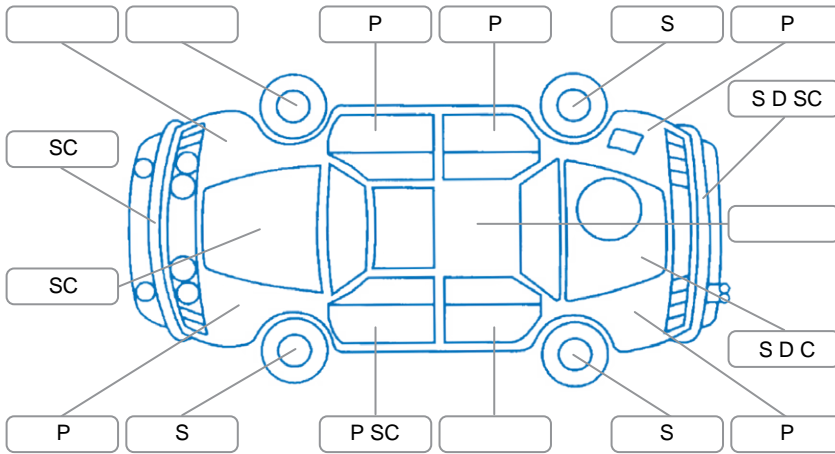

Report ID:	25,964,997	Version:	4
Created:	18 Jun 2026		

Make:	Suzuki	Model:	Vitara
Body Style:	SUV	Year:	2017
Rego No.:	KQD334	Rego Expiry:	30 May 2027
WoF Expiry:	23 Jun 2027	Odometer:	202,670 Kms
Good No.:	25964997	VIN:	TSMLYE21S00325347
Next Service:	210,000 Kms	Service History:	Yes

**Key**  
 S = Scratch    R = Rust    C = Crack    \* = Decals    W = Significant scuffs  
 D = Dent    PT = Paint defect    P = Pin dent    SC = Stone Chips

Note: some defects and blemishes may not be displayed in the diagram