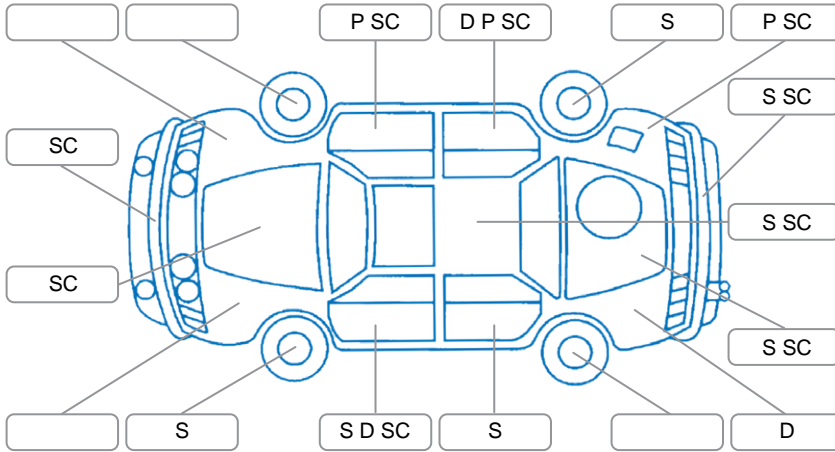

Key

S = Scratch R = Rust C = Crack * = Decals W = Significant scuffs
 D = Dent PT = Paint defect P = Pin dent SC = Stone Chips

Note: some defects and blemishes may not be displayed in the diagram

Body Inspection Comments

Engine oil leak.

Interior Comments

Seats:	Good
Carpets:	Good
Panels:	Good. Centre console fabric loose.
Dashboard:	Good

General Comments

Road Conditions During Test Drive	Dry		
Engine Timing Mechanism	Timing Chain		
Evidence of Cam Belt Replacement	<input type="checkbox"/> Yes	<input type="checkbox"/> No	Kms
Inspected by:	Troy Smith		
Published by:	Troy Smith		
Inspection Date:	13 May 2026		