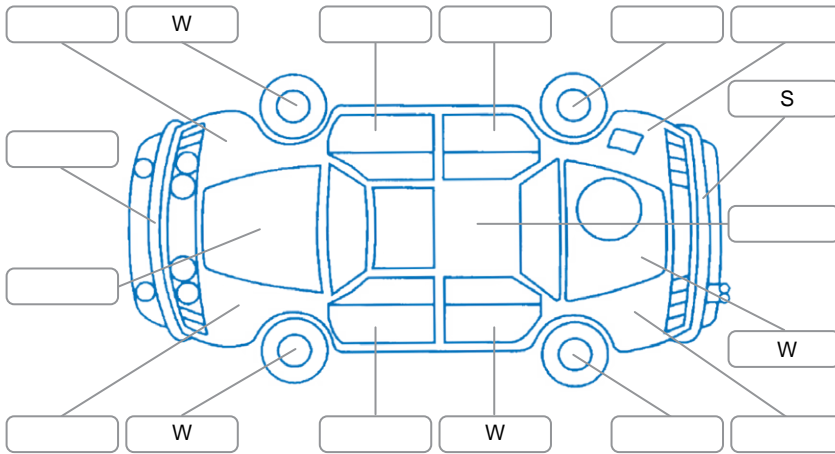

Report ID:	25,964,950	Version:	1
Created:	11 May 2026		

Make:	KIA	Model:	Niro
Body Style:	SUV	Year:	2023
Rego No.:	PSE391	Rego Expiry:	25 Jul 2026
WoF Expiry:	26 Jan 2027	Odometer:	86,089 Kms
Good No.:	25964950	VIN:	KNACP81EVP5076491
Next Service:	81900km	Service History:	Yes

### Key

S = Scratch    R = Rust    C = Crack    \* = Decals    W = Significant scuffs  
 D = Dent    PT = Paint defect    P = Pin dent    SC = Stone Chips

Note: some defects and blemishes may not be displayed in the diagram