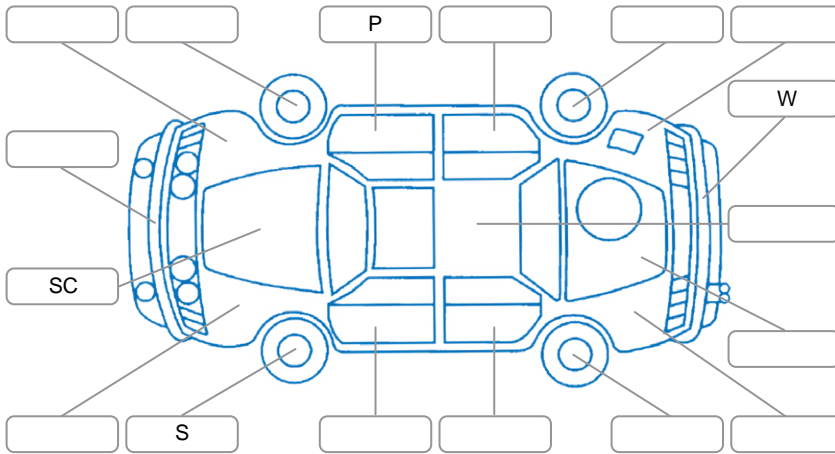

Report ID:	25,964,913	Version:	1
Created:	10 May 2026		

Make:	Mitsubishi	Model:	Eclipse Cross
Body Style:	SUV	Year:	2022
Rego No.:	PBN455	Rego Expiry:	01 Sep 2026
WoF Expiry:	27 Jan 2027	Odometer:	77,076 Kms
Good No.:	25964913	VIN:	JMFXDGL3WNZ001705
Next Service:	79000km	Service History:	Yes

Key
 S = Scratch R = Rust C = Crack * = Decals W = Significant scuffs
 D = Dent PT = Paint defect P = Pin dent SC = Stone Chips

Note: some defects and blemishes may not be displayed in the diagram

Body Inspection Comments