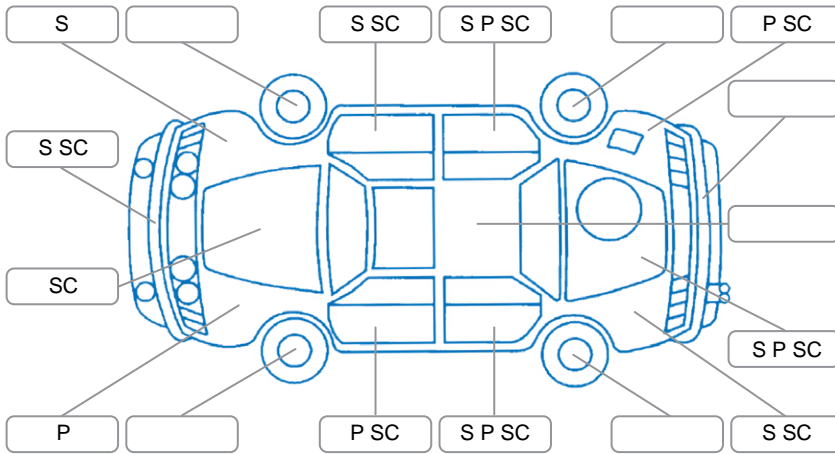

Report ID:	25,964,899	Version:	1
Created:	12 May 2026		

Make:	Toyota	Model:	Hilux
Body Style:	Utility	Year:	2021
Rego No.:	NHW779	Rego Expiry:	31 Aug 2026
WoF Expiry:	27 Mar 2027	Odometer:	133,384 Kms
Good No.:	25964899	VIN:	MROJA3DDX00347689
Next Service:	148,000 kms	Service History:	No

Key
 S = Scratch R = Rust C = Crack * = Decals W = Significant scuffs
 D = Dent PT = Paint defect P = Pin dent SC = Stone Chips

Note: some defects and blemishes may not be displayed in the diagram

Body Inspection Comments

Conditions During Body Inspection

Under Carriage and Under Bonnet Inspection Comments

Interior Comments

Seats:	Good
Carpets:	Good
Panels:	Good
Dashboard:	Good

General Comments

Road Conditions During Test Drive	Dry
Engine Timing Mechanism	Timing Chain
Evidence of Cam Belt Replacement	<input type="checkbox"/> Yes <input type="checkbox"/> No Kms
Inspected by:	Dean Sinclair
Published by:	Dean Sinclair
Inspection Date:	12 May 2026