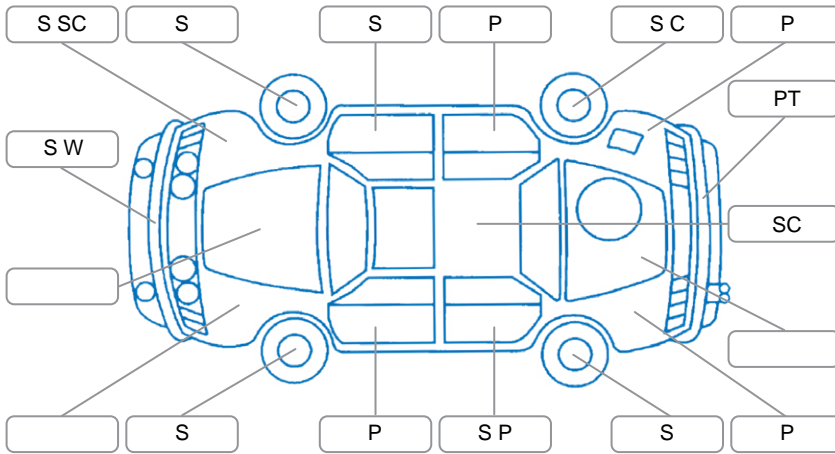

Key
 S = Scratch R = Rust C = Crack * = Decals W = Significant scuffs
 D = Dent PT = Paint defect P = Pin dent SC = Stone Chips

Note: some defects and blemishes may not be displayed in the diagram

Body Inspection Comments

Rear bumper fits poorly

Conditions During Body Inspection

Dry

Under Carriage and Under Bonnet Inspection Comments

Interior Comments

Seats:	Good
Carpets:	Good
Panels:	Good
Dashboard:	Good

General Comments

Road Conditions During Test Drive Dry