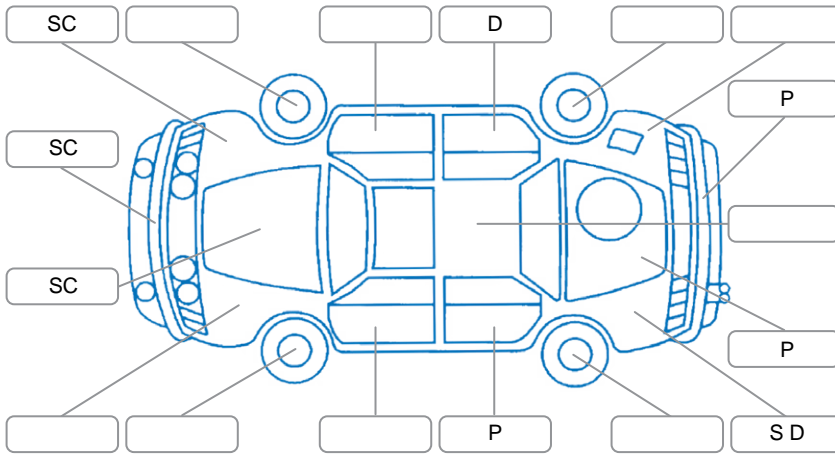

Report ID:	25,964,868	Version:	1
Created:	08 May 2026		

Make:	Ford	Model:	Ranger
Body Style:	Utility	Year:	2016
Rego No.:	JUW66	Rego Expiry:	26 May 2027
WoF Expiry:	15 Apr 2027	Odometer:	131,081 Kms
Good No.:	25964868	VIN:	MNAUMFF50GW535636
Next Service:	146,000kms	Service History:	Yes

Key
 S = Scratch R = Rust C = Crack * = Decals W = Significant scuffs
 D = Dent PT = Paint defect P = Pin dent SC = Stone Chips

Note: some defects and blemishes may not be displayed in the diagram

Body Inspection Comments