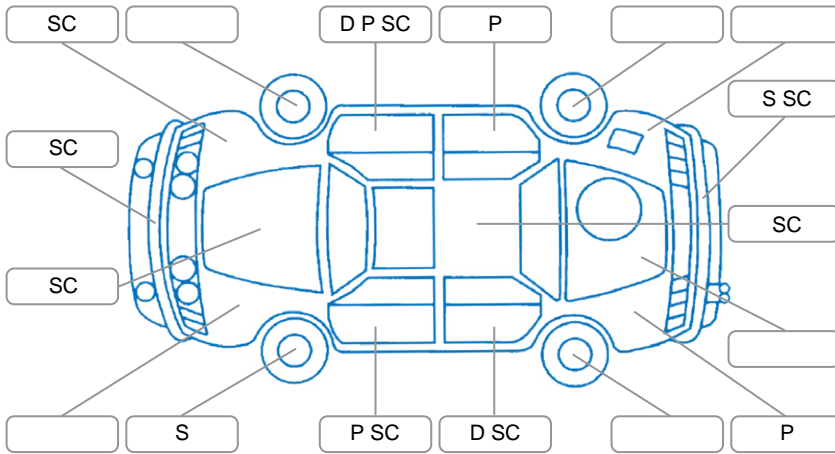

Key
 S = Scratch R = Rust C = Crack * = Decals W = Significant scuffs
 D = Dent PT = Paint defect P = Pin dent SC = Stone Chips

Note: some defects and blemishes may not be displayed in the diagram

Body Inspection Comments

- Tyre repair kit instead of spare wheel.
- Crack in RH taillight.
- 3 stonechips in windscreen.

Conditions During Body Inspection Dry

Under Carriage and Under Bonnet Inspection Comments

Interior Comments