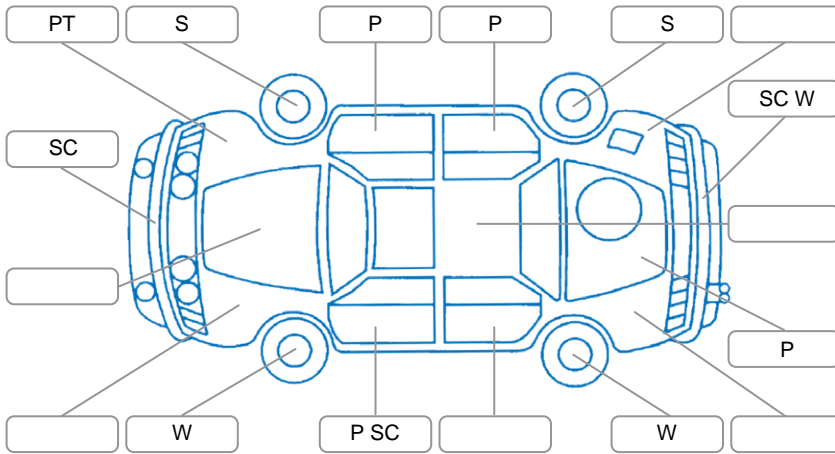

Report ID:	25,964,823	Version:	1
Created:	08 May 2026		

Make:	Hyundai	Model:	Kona
Body Style:	SUV	Year:	2020
Rego No.:	MSE562	Rego Expiry:	27 Aug 2026
WoF Expiry:	28 Feb 2027	Odometer:	148,807 Kms
Good No.:	25964823	VIN:	KMHK281GULU075971
Next Service:	153,710 kms	Service History:	No

Key
 S = Scratch R = Rust C = Crack * = Decals W = Significant scuffs
 D = Dent PT = Paint defect P = Pin dent SC = Stone Chips

Note: some defects and blemishes may not be displayed in the diagram

Body Inspection Comments

Scrapes right quarter panel wheel flare, Right front interior door seal torn
 Chips in windscreen
 Chips and scratches right front sill step plate
 Minor dents and scratches right B pillar

Conditions During Body Inspection Dry

Under Carriage and Under Bonnet Inspection Comments

Interior Comments

Seats:	right front seat back worn
Carpets:	Good
Panels:	tailgate interior trim gouged
Dashboard:	Good

General Comments

Tyre pressure warning light on even after air added and test driven