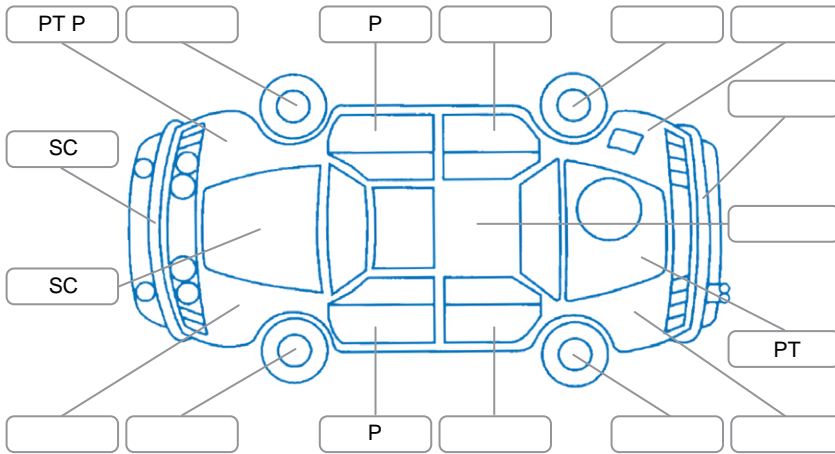

Report ID:	25,964,806	Version:	1
Created:	06 May 2026		

Make:	Toyota	Model:	86
Body Style:	Sports Car	Year:	2012
Rego No.:	QKE650	Rego Expiry:	12 Jul 2026
WoF Expiry:	28 Jan 2027	Odometer:	138,543 Kms
Good No.:	25964806	VIN:	7AT0H65RX24015469
Next Service:	143,500kms	Service History:	No

Key

S = Scratch R = Rust C = Crack * = Decals W = Significant scuffs
 D = Dent PT = Paint defect P = Pin dent SC = Stone Chips

Note: some defects and blemishes may not be displayed in the diagram

Body Inspection Comments

Coolant low.
 Side marker held in with zip tie.
 Inflation kit instead of spare wheel.

Conditions During Body Inspection Dry

Under Carriage and Under Bonnet Inspection Comments

Minor oil leak.

Interior Comments