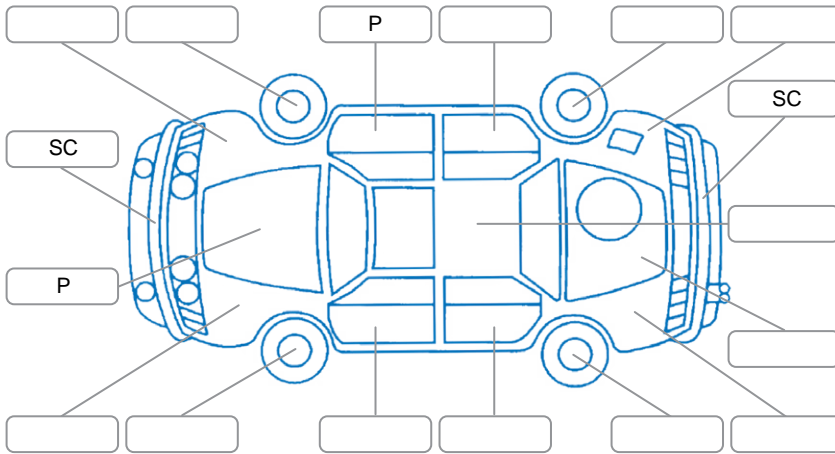

Report ID:	25,964,796	Version:	1
Created:	06 May 2026		

Make:	Toyota	Model:	Highlander
Body Style:	SUV	Year:	2023
Rego No.:	PWF113	Rego Expiry:	19 Oct 2026
WoF Expiry:	18 Apr 2027	Odometer:	77,615 Kms
Good No.:	25964796	VIN:	5TDLB3CHX0S107208
Next Service:	80,000kms	Service History:	Yes

**Key**  
 S = Scratch    R = Rust    C = Crack    \* = Decals    W = Significant scuffs  
 D = Dent    PT = Paint defect    P = Pin dent    SC = Stone Chips

Note: some defects and blemishes may not be displayed in the diagram