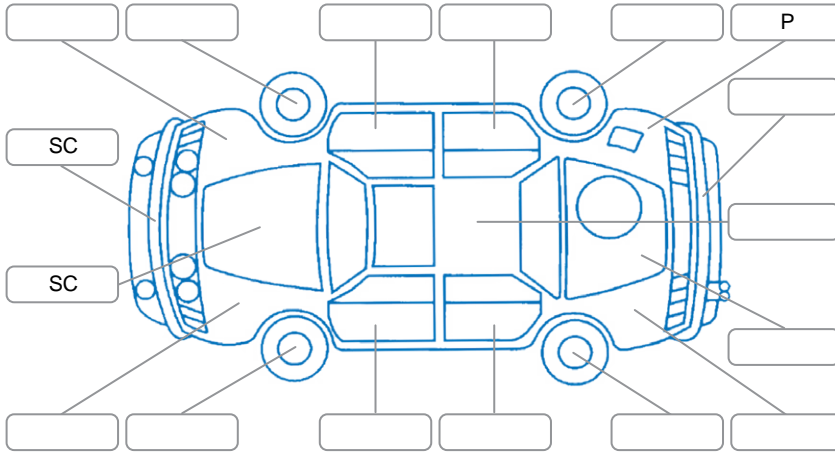

Report ID:	25,964,731	Version:	1
Created:	01 May 2026		

Make:	Toyota	Model:	Rav4
Body Style:	SUV	Year:	2022
Rego No.:	PGQ726	Rego Expiry:	30 Nov 2026
WoF Expiry:	31 May 2026	Odometer:	80,462 Kms
Good No.:	25964731	VIN:	JTMBW3FV30D147935
Next Service:	88,000kms	Service History:	No

Key
 S = Scratch R = Rust C = Crack * = Decals W = Significant scuffs
 D = Dent PT = Paint defect P = Pin dent SC = Stone Chips

Note: some defects and blemishes may not be displayed in the diagram

Body Inspection Comments

Conditions During Body Inspection: Dry

Under Carriage and Under Bonnet Inspection Comments

Interior Comments

Seats:	Good
Carpets:	Good
Panels:	Good
Dashboard:	Good

General Comments

Road Conditions During Test Drive	Dry		
Engine Timing Mechanism	Timing Chain		
Evidence of Cam Belt Replacement	<input type="checkbox"/> Yes	<input type="checkbox"/> No	Kms
Inspected by:	LukaAjitvan Woerden		
Published by:	LukaAjitvan Woerden		
Inspection Date:	01 May 2026		