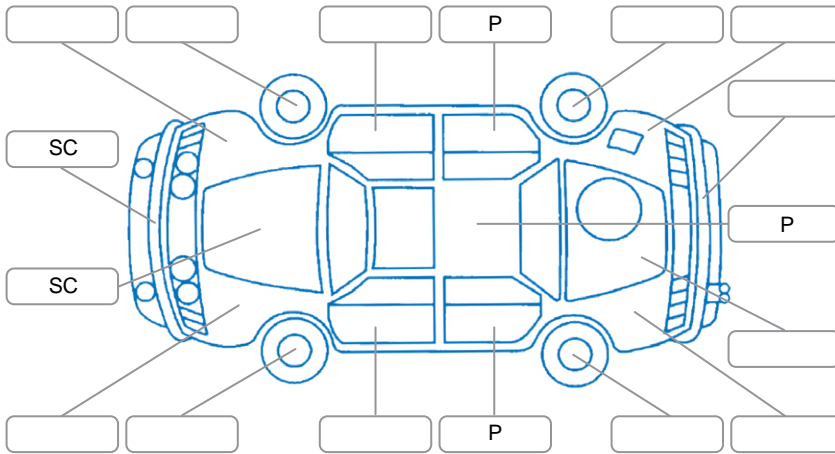

Key

S = Scratch R = Rust C = Crack * = Decals W = Significant scuffs
 D = Dent PT = Paint defect P = Pin dent SC = Stone Chips

Note: some defects and blemishes may not be displayed in the diagram

Body Inspection Comments

Conditions During Body Inspection: Dry

Under Carriage and Under Bonnet Inspection Comments

Interior Comments

Seats:	Good
Carpets:	Good
Panels:	Good
Dashboard:	Good

General Comments

Road Conditions During Test Drive	Dry
Engine Timing Mechanism	Timing Chain
Evidence of Cam Belt Replacement	<input type="checkbox"/> Yes <input type="checkbox"/> No Kms