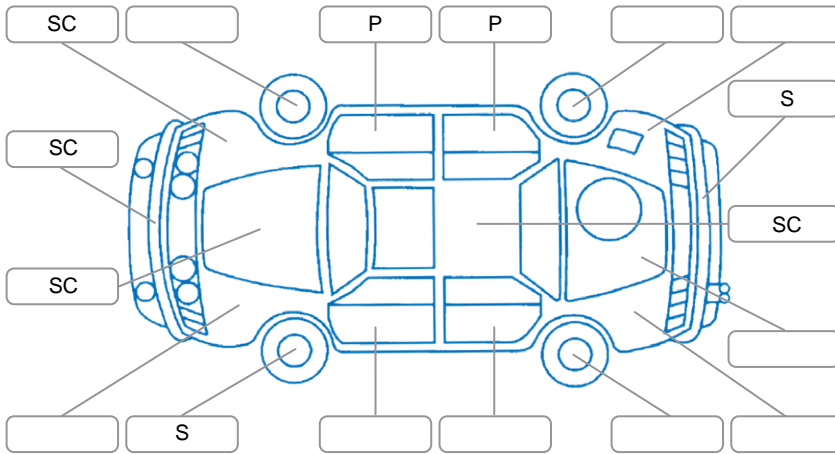

Report ID:	25,964,712	Version:	2
Created:	05 May 2026		

Make:	Subaru	Model:	Forester
Body Style:	SUV	Year:	2022
Rego No.:	PHS707	Rego Expiry:	06 Jul 2026
WoF Expiry:	19 May 2027	Odometer:	118,978 Kms
Good No.:	25964712	VIN:	JF2SKEKL5NG081352
Next Service:	123,870kms	Service History:	No

Key
 S = Scratch R = Rust C = Crack * = Decals W = Significant scuffs
 D = Dent PT = Paint defect P = Pin dent SC = Stone Chips

Note: some defects and blemishes may not be displayed in the diagram

Body Inspection Comments

Tire repair kit instead of spare.

Conditions During Body Inspection Dry

Under Carriage and Under Bonnet Inspection Comments

Interior Comments

Seats:	Good
Carpets:	average, torn.
Panels:	Good
Dashboard:	Good