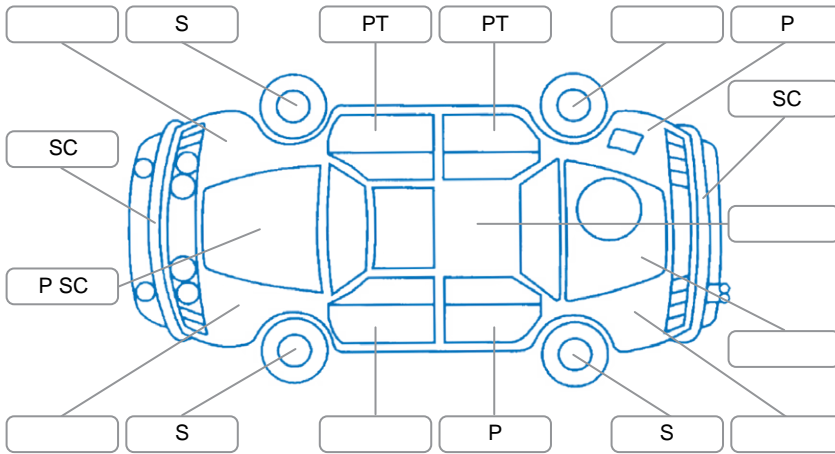

Report ID:	25,964,670	Version:	1
Created:	24 Apr 2026		

Make:	Hyundai	Model:	I30
Body Style:	Wagon	Year:	2013
Rego No.:	HDG214	Rego Expiry:	20 Nov 2026
WoF Expiry:	30 Mar 2027	Odometer:	105,829 Kms
Good No.:	25964670	VIN:	TMAD281BMEJ046236
Next Service:	115,824kms	Service History:	No

Key
 S = Scratch R = Rust C = Crack * = Decals W = Significant scuffs
 D = Dent PT = Paint defect P = Pin dent SC = Stone Chips

Note: some defects and blemishes may not be displayed in the diagram

Body Inspection Comments

Condensation in f/L fog light.
 Minor chip in windscreen.

Conditions During Body Inspection: Dry

Under Carriage and Under Bonnet Inspection Comments

Interior Comments

Seats:	Good
Carpets:	Good
Panels:	Good
Dashboard:	Good