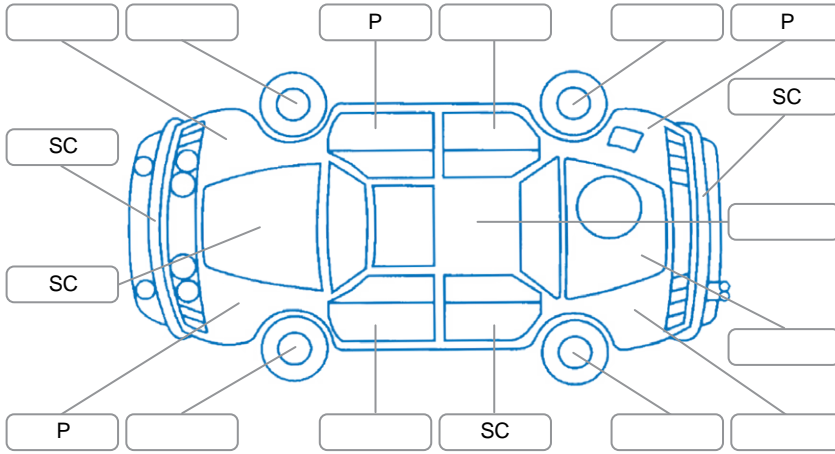

Report ID:	25,964,662	Version:	6
Created:	18 May 2026		

Make:	Suzuki	Model:	Vitara
Body Style:	SUV	Year:	2018
Rego No.:	LLB868	Rego Expiry:	10 Jun 2026
WoF Expiry:	26 May 2027	Odometer:	200,472 Kms
Good No.:	25964662	VIN:	TSMLYE21S00472723
Next Service:	209,000 Kms	Service History:	No

Key
 S = Scratch R = Rust C = Crack * = Decals W = Significant scuffs
 D = Dent PT = Paint defect P = Pin dent SC = Stone Chips

Note: some defects and blemishes may not be displayed in the diagram

Body Inspection Comments