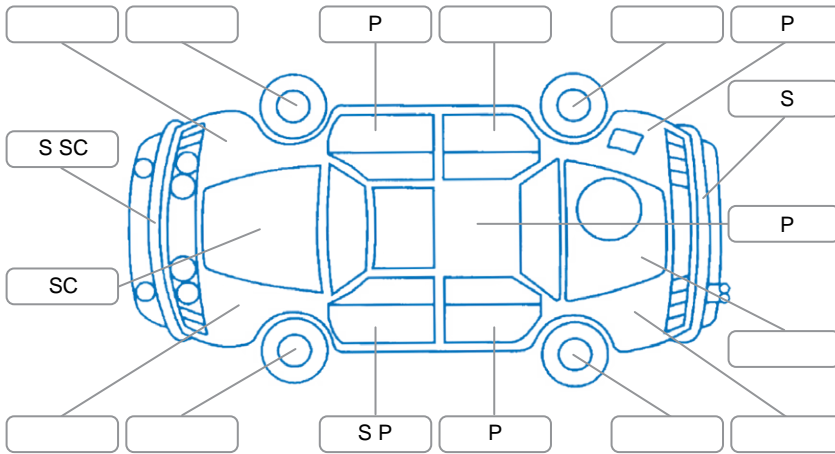

Key
 S = Scratch R = Rust C = Crack * = Decals W = Significant scuffs
 D = Dent PT = Paint defect P = Pin dent SC = Stone Chips

Note: some defects and blemishes may not be displayed in the diagram

Body Inspection Comments

Conditions During Body Inspection	Dry
-----------------------------------	-----

Under Carriage and Under Bonnet Inspection Comments

Interior Comments

Seats:	Average
Carpets:	Good
Panels:	tailgate trim panel missing.
Dashboard:	Good