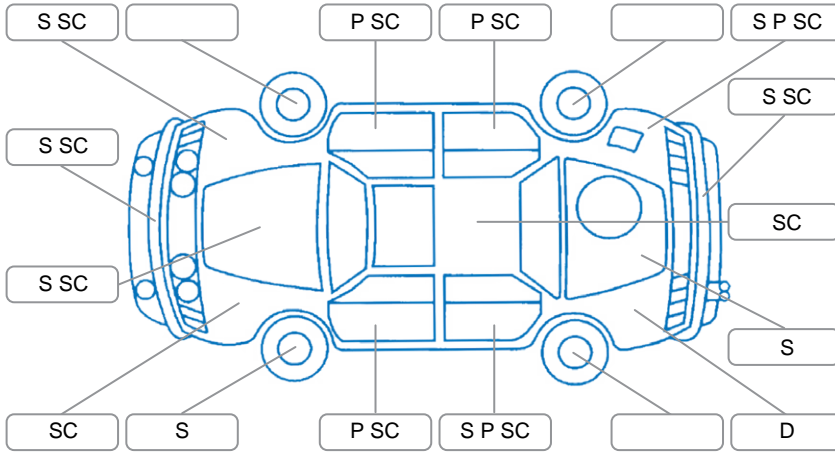

Key

S = Scratch R = Rust C = Crack * = Decals W = Significant scuffs
 D = Dent PT = Paint defect P = Pin dent SC = Stone Chips

Note: some defects and blemishes may not be displayed in the diagram

Body Inspection Comments

Multiple stonechips in windscreen

Conditions During Body Inspection

Dry

Under Carriage and Under Bonnet Inspection Comments

Interior Comments

Seats:	Good
Carpets:	Good
Panels:	Good
Dashboard:	Good

General Comments

Road Conditions During Test Drive

Dry

Engine Timing Mechanism

Timing Chain

Evidence of Cam Belt Replacement

Yes No

Kms

Inspected by: Troy Smith