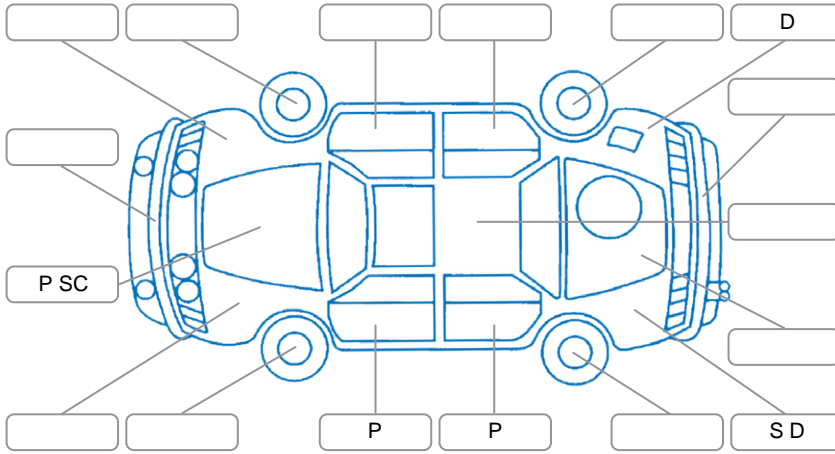

Report ID:	25,964,615	Version:	2
Created:	29 Apr 2026		

Make:	Toyota	Model:	Hiace
Body Style:	Van	Year:	2022
Rego No.:	PMJ105	Rego Expiry:	22 Sep 2026
WoF Expiry:	03 Sep 2026	Odometer:	82,251 Kms
Good No.:	25964615	VIN:	JTFTA3AP108044699
Next Service:	90,000kms	Service History:	Yes

Key

S = Scratch R = Rust C = Crack * = Decals W = Significant scuffs
 D = Dent PT = Paint defect P = Pin dent SC = Stone Chips

Note: some defects and blemishes may not be displayed in the diagram

Body Inspection Comments

Conditions During Body Inspection: Dry

Under Carriage and Under Bonnet Inspection Comments

Interior Comments

Seats:	Good
Carpets:	Good
Panels:	Good
Dashboard:	Good

General Comments

Road Conditions During Test Drive	Dry
Engine Timing Mechanism	Timing Chain
Evidence of Cam Belt Replacement	<input type="checkbox"/> Yes <input type="checkbox"/> No Kms