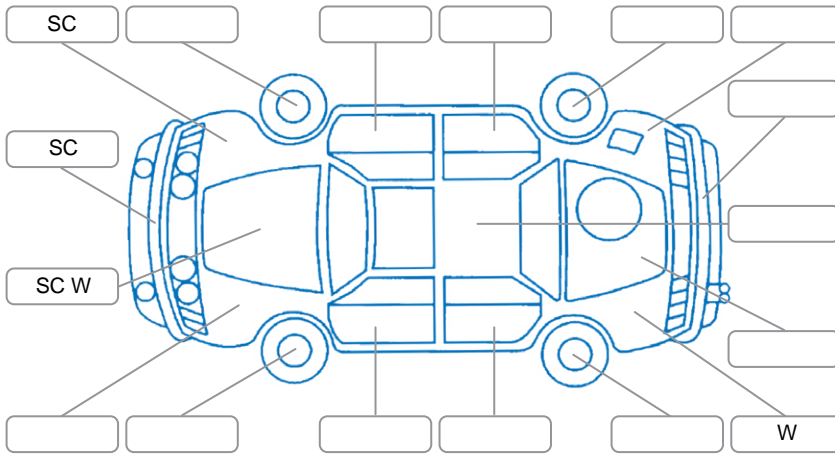

Report ID:	25,964,586	Version:	5
Created:	24 Apr 2026		

Make:	Ford	Model:	Focus
Body Style:	Wagon	Year:	2013
Rego No.:	KRD459	Rego Expiry:	26 Jun 2026
WoF Expiry:	07 May 2027	Odometer:	183,571 Kms
Good No.:	25964586	VIN:	MPB1XXMXB1DA43170
Next Service:	193,573km	Service History:	No

**Key**

S = Scratch    R = Rust    C = Crack    \* = Decals    W = Significant scuffs  
 D = Dent    PT = Paint defect    P = Pin dent    SC = Stone Chips

Note: some defects and blemishes may not be displayed in the diagram