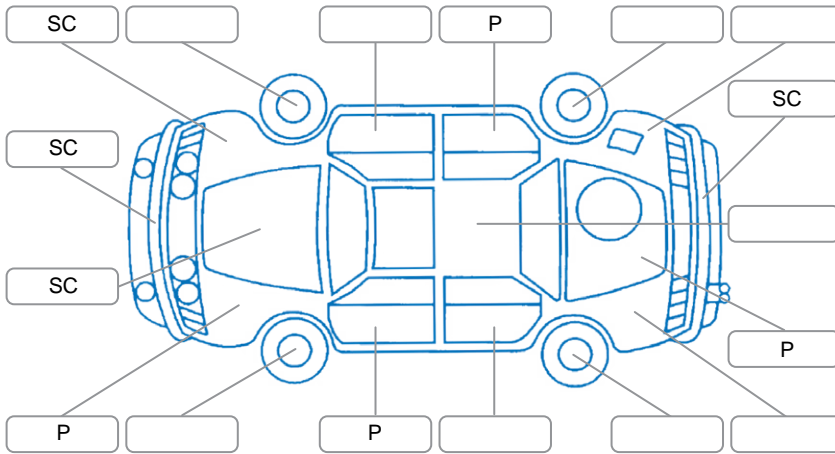

Key

S = Scratch R = Rust C = Crack * = Decals W = Significant scuffs
 D = Dent PT = Paint defect P = Pin dent SC = Stone Chips

Note: some defects and blemishes may not be displayed in the diagram

Body Inspection Comments

L/R interior door seal torn.

Conditions During Body Inspection

Dry

Under Carriage and Under Bonnet Inspection Comments

Interior Comments

Seats:	Good
Carpets:	Good
Panels:	Good
Dashboard:	Good

General Comments