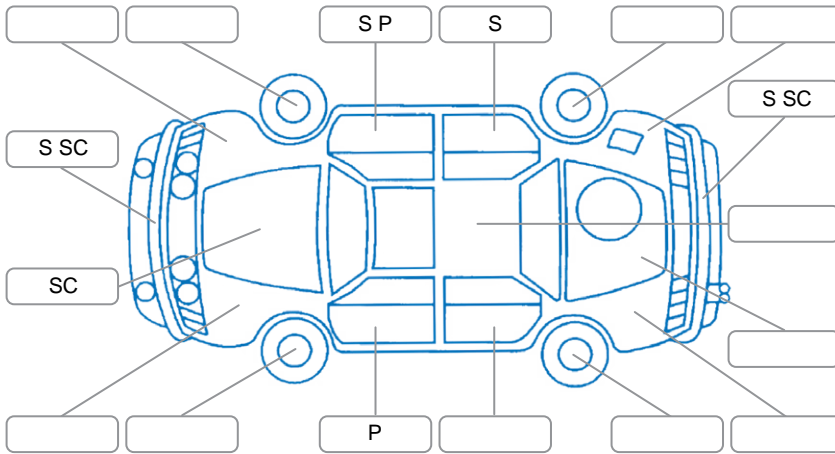

Report ID:	25,964,564	Version:	1
Created:	15 Apr 2026		

Make:	Nissan	Model:	Note
Body Style:	Hatchback	Year:	2005
Rego No.:	KEN929	Rego Expiry:	14 Sep 2025
WoF Expiry:	05 Sep 2025	Odometer:	139,850 Kms
Good No.:	25964564	VIN:	7AT0DH79X16021736
Next Service:	unknown.	Service History:	No

Key
 S = Scratch R = Rust C = Crack * = Decals W = Significant scuffs
 D = Dent PT = Paint defect P = Pin dent SC = Stone Chips

Note: some defects and blemishes may not be displayed in the diagram

Body Inspection Comments

Oil low.

Conditions During Body Inspection Dry

Under Carriage and Under Bonnet Inspection Comments

Minor oil leaks.

Interior Comments

Seats:	Good
Carpets:	Good
Panels:	Good
Dashboard:	Good

General Comments

Left mirror not folding.
 Both Washers not working.