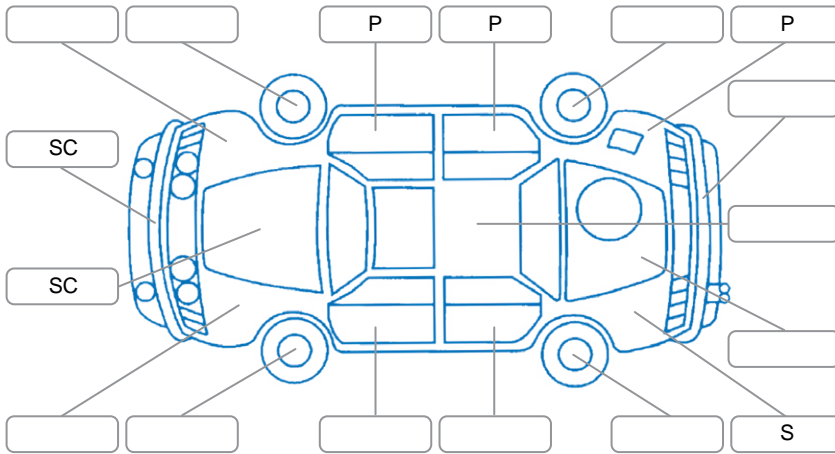

Report ID:	25,964,555	Version:	2
Created:	21 Apr 2026		

Make:	Mazda	Model:	Bt-50
Body Style:	Utility	Year:	2022
Rego No.:	PEM928	Rego Expiry:	30 Sep 2026
WoF Expiry:	21 Apr 2027	Odometer:	55,750 Kms
Good No.:	25964555	VIN:	MP2TFR40JNT003944
Next Service:	69,000 kms	Service History:	Yes

Key
 S = Scratch R = Rust C = Crack * = Decals W = Significant scuffs
 D = Dent PT = Paint defect P = Pin dent SC = Stone Chips

Note: some defects and blemishes may not be displayed in the diagram

Body Inspection Comments

Conditions During Body Inspection: Dry

Under Carriage and Under Bonnet Inspection Comments

Interior Comments

Seats:	Good
Carpets:	Good
Panels:	Good
Dashboard:	Good

General Comments

Road Conditions During Test Drive	Dry
Engine Timing Mechanism	Timing Chain
Evidence of Cam Belt Replacement	<input type="checkbox"/> Yes <input type="checkbox"/> No Kms
Inspected by:	LukaAjitvan Woerden
Published by:	Kate Gibson
Inspection Date:	11 Apr 2026