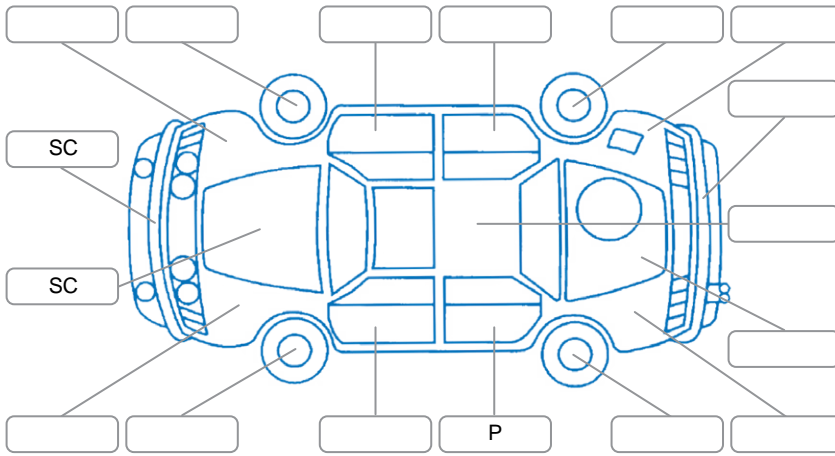

Key
 S = Scratch R = Rust C = Crack * = Decals W = Significant scuffs
 D = Dent PT = Paint defect P = Pin dent SC = Stone Chips

Note: some defects and blemishes may not be displayed in the diagram

Body Inspection Comments

Conditions During Body Inspection: Dry

Under Carriage and Under Bonnet Inspection Comments

Interior Comments

Seats:	Good
Carpets:	Good
Panels:	Good
Dashboard:	Good

General Comments

Road Conditions During Test Drive	Dry	
Engine Timing Mechanism	Timing Chain	
Evidence of Cam Belt Replacement	<input type="checkbox"/> Yes <input type="checkbox"/> No	Kms
Inspected by:	LukaAjitvan Woerden	
Published by:	LukaAjitvan Woerden	
Inspection Date:	10 Apr 2026	