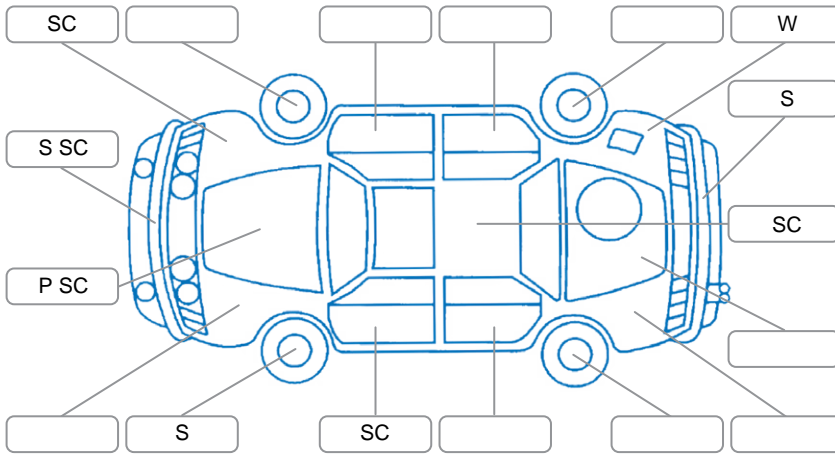

Report ID:	25,964,490	Version:	4
Created:	17 Apr 2026		

Make:	Holden	Model:	Barina
Body Style:	Hatchback	Year:	2017
Rego No.:	LAM709	Rego Expiry:	30 Jun 2026
WoF Expiry:	07 Nov 2026	Odometer:	97,686 Kms
Good No.:	25964490	VIN:	KL3TA48E9JB005381
Next Service:	108,000kms	Service History:	No

Key
 S = Scratch R = Rust C = Crack * = Decals W = Significant scuffs
 D = Dent PT = Paint defect P = Pin dent SC = Stone Chips

Note: some defects and blemishes may not be displayed in the diagram

Body Inspection Comments

Poor fitting front bumper.

Conditions During Body Inspection

Dry

Under Carriage and Under Bonnet Inspection Comments

Oil seepage/leak under transmission.

Interior Comments

Seats:	Average
Carpets:	Average
Panels:	Cargo tray missing.
Dashboard:	Average