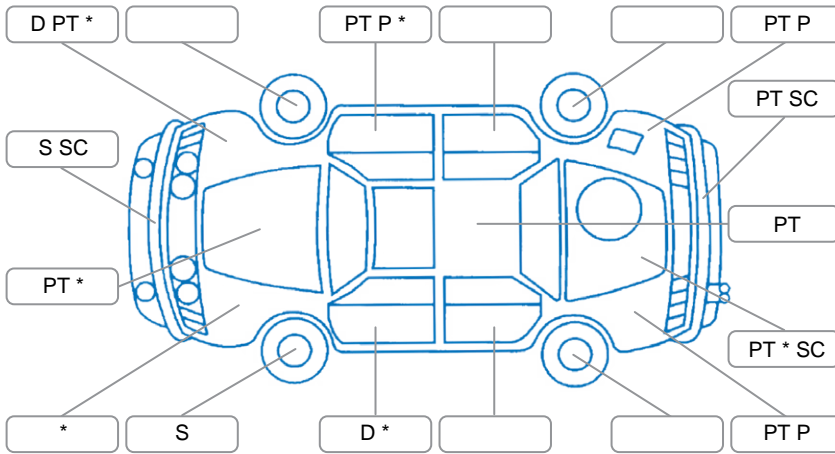

Key

S = Scratch R = Rust C = Crack * = Decals W = Significant scuffs
 D = Dent PT = Paint defect P = Pin dent SC = Stone Chips

Note: some defects and blemishes may not be displayed in the diagram

Body Inspection Comments

Conditions During Body Inspection

Dry

Under Carriage and Under Bonnet Inspection Comments

Interior Comments

Seats:	rear headrests missing.
Carpets:	Good
Panels:	Good
Dashboard:	Good

General Comments

Rear wiper needs replacing.

Road Conditions During Test Drive

Dry

Engine Timing Mechanism

Timing Chain

Evidence of Cam Belt Replacement

Yes No

Kms

Inspected by: LukaAjitvan Woerden