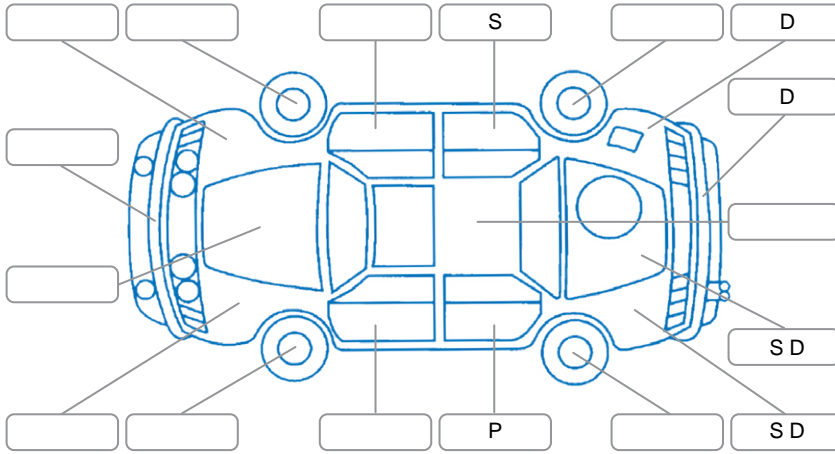

Report ID:	25,964,419	Version:	1
Created:	02 Apr 2026		

Make:	Toyota	Model:	Hilux
Body Style:	Utility	Year:	2010
Rego No.:	FSJ189	Rego Expiry:	02 Aug 2026
WoF Expiry:	19 Mar 2027	Odometer:	319,921 Kms
Good No.:	25964419	VIN:	MR0FZ29G201608495
Next Service:	301,000kms	Service History:	No

Key

S = Scratch R = Rust C = Crack * = Decals W = Significant scuffs
 D = Dent PT = Paint defect P = Pin dent SC = Stone Chips

Note: some defects and blemishes may not be displayed in the diagram

Body Inspection Comments