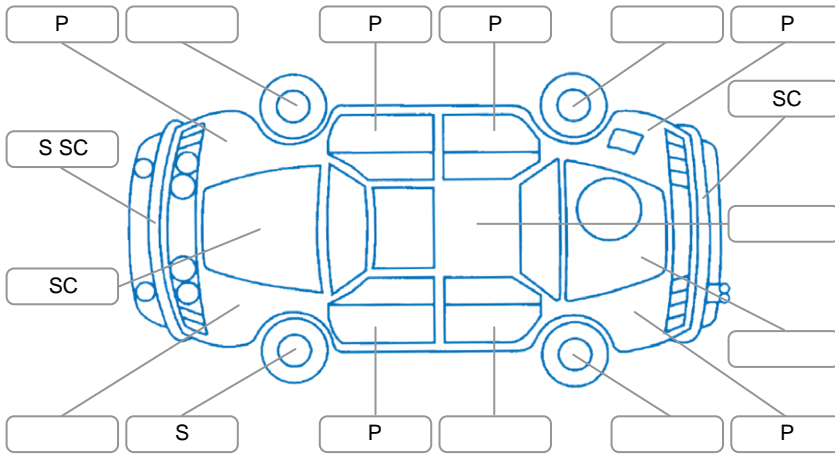

Report ID:	25,964,398	Version:	2
Created:	07 Apr 2026		

Make:	Nissan	Model:	Note
Body Style:	Hatchback	Year:	2005
Rego No.:	RBB896	Rego Expiry:	20 May 2026
WoF Expiry:	11 Dec 2026	Odometer:	115,297 Kms
Good No.:	25964398	VIN:	7A8DH790707050380
Next Service:	unknown.	Service History:	No

**Key**  
 S = Scratch    R = Rust    C = Crack    \* = Decals    W = Significant scuffs  
 D = Dent    PT = Paint defect    P = Pin dent    SC = Stone Chips

Note: some defects and blemishes may not be displayed in the diagram