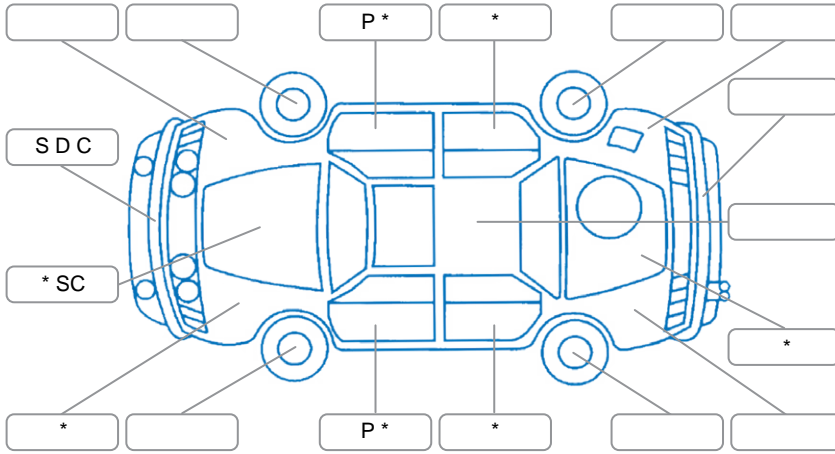

Report ID:	25,964,380	Version:	1
Created:	01 Apr 2026		

Make:	Toyota	Model:	Hilux
Body Style:	Utility	Year:	2013
Rego No.:	GTL826	Rego Expiry:	20 Mar 2027
WoF Expiry:	24 Jul 2026	Odometer:	143,657 Kms
Good No.:	25964380	VIN:	MR0FZ22G301190412
Next Service:	157,000kms	Service History:	No

**Key**  
 S = Scratch    R = Rust    C = Crack    \* = Decals    W = Significant scuffs  
 D = Dent    PT = Paint defect    P = Pin dent    SC = Stone Chips

Note: some defects and blemishes may not be displayed in the diagram